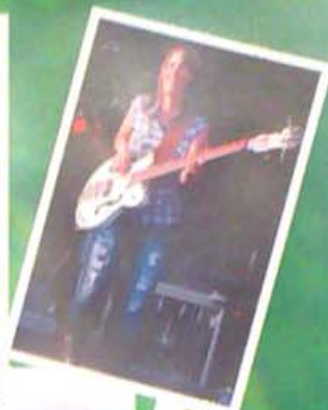

The River Junction Band

www.riverjunctionband.com

New Years Eve

with
**RIVER JUNCTION
BAND**

"Lucky Draw"
Casino Trip for Two
to be held at 1:00am
(you must be present to win)